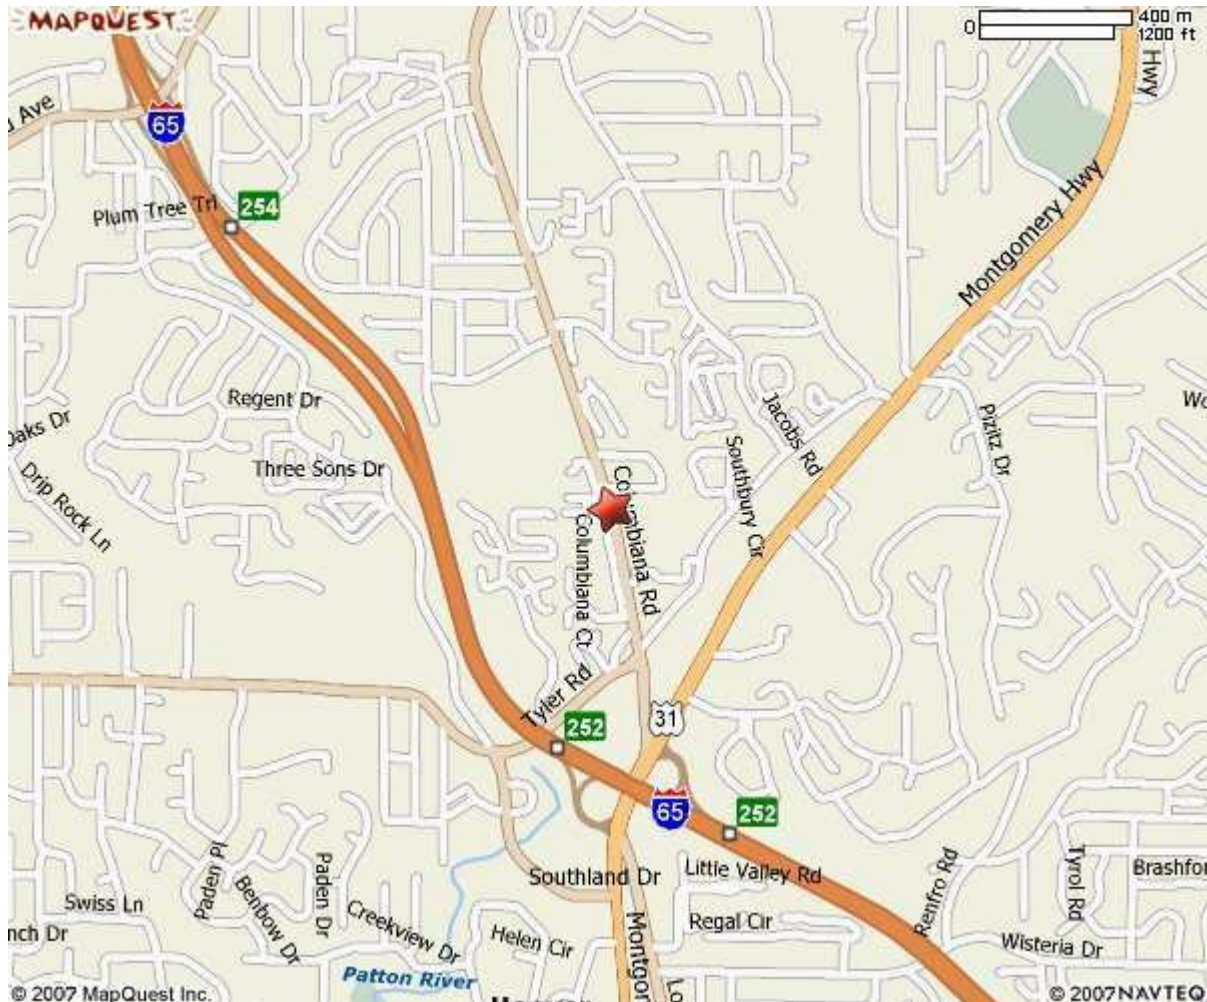

**Map and Directions to  
SMCS' Home Football Games  
Finley Memorial Stadium @ The Old Berry Middle School**

---

From 65 North or South, take Exit #252 (Highway 31).

Travel North on Columbiana Road

The old Berry Middle School campus with Finley Memorial Stadium is less than 1 mile from the intersection of Highway 31 and Columbiana Road. You will pass through only one traffic light (at Tyler Road) prior to arriving at the stadium. The stadium will be on your left.