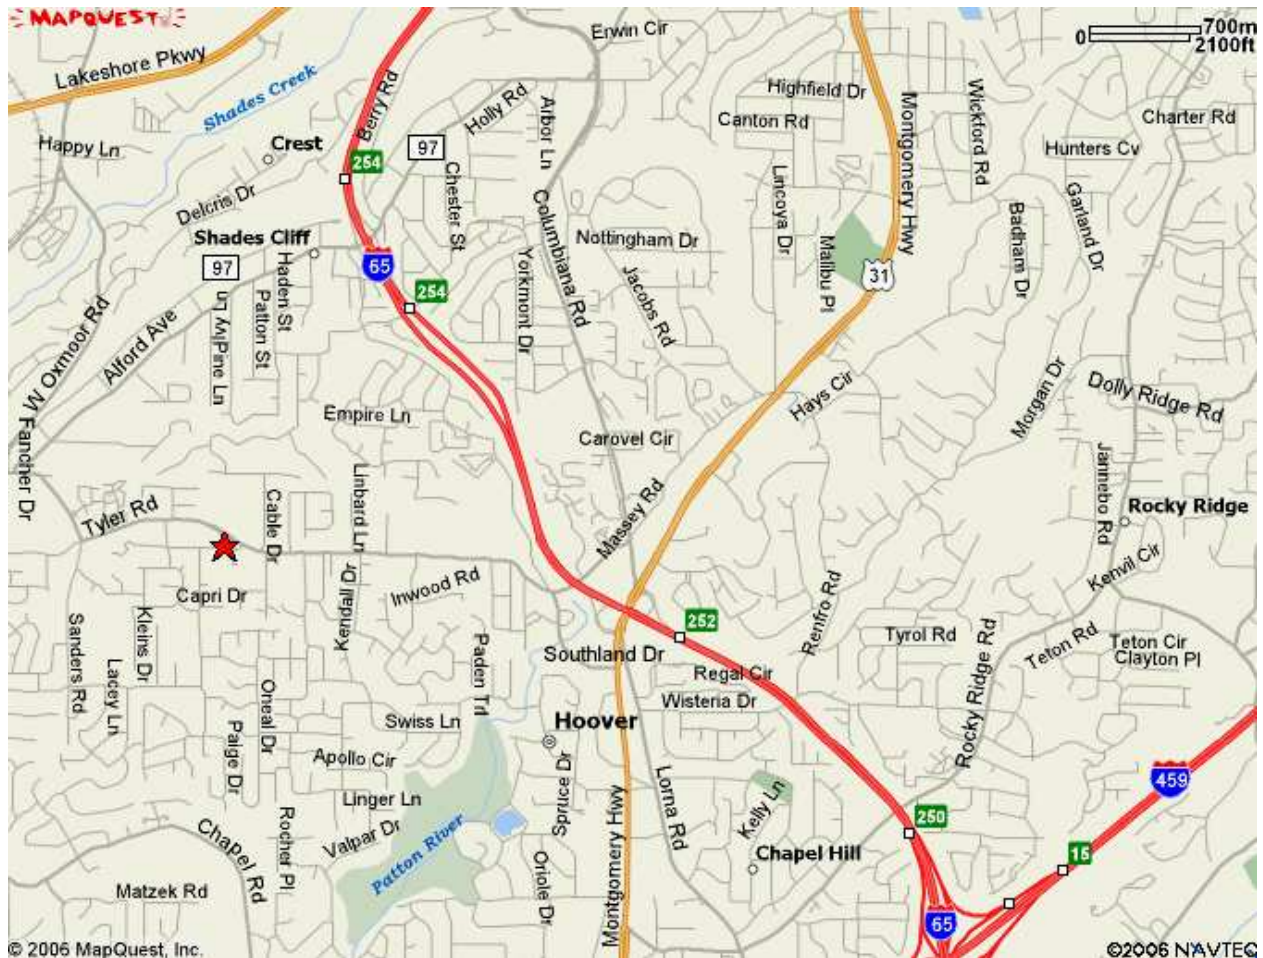

Map and Directions to Shades Mountain Christian School

Our campus is located at 2290 Old Tyler Road in Hoover, Alabama (205-978-6001).

From I-65 south or north, take exit 252 onto Montgomery Highway (Highway 31) and head south on Hwy 31.

Turn right at the first traffic light on Southland Drive.

At the next light, Tyler Road, turn left and proceed approximately one and one-half miles to the campus.

Our main offices are on the left side of the street and are part of Shades Mountain Independent Church. The Secondary School and Athletic Department offices are on the right side of the street along with the large parking lot.